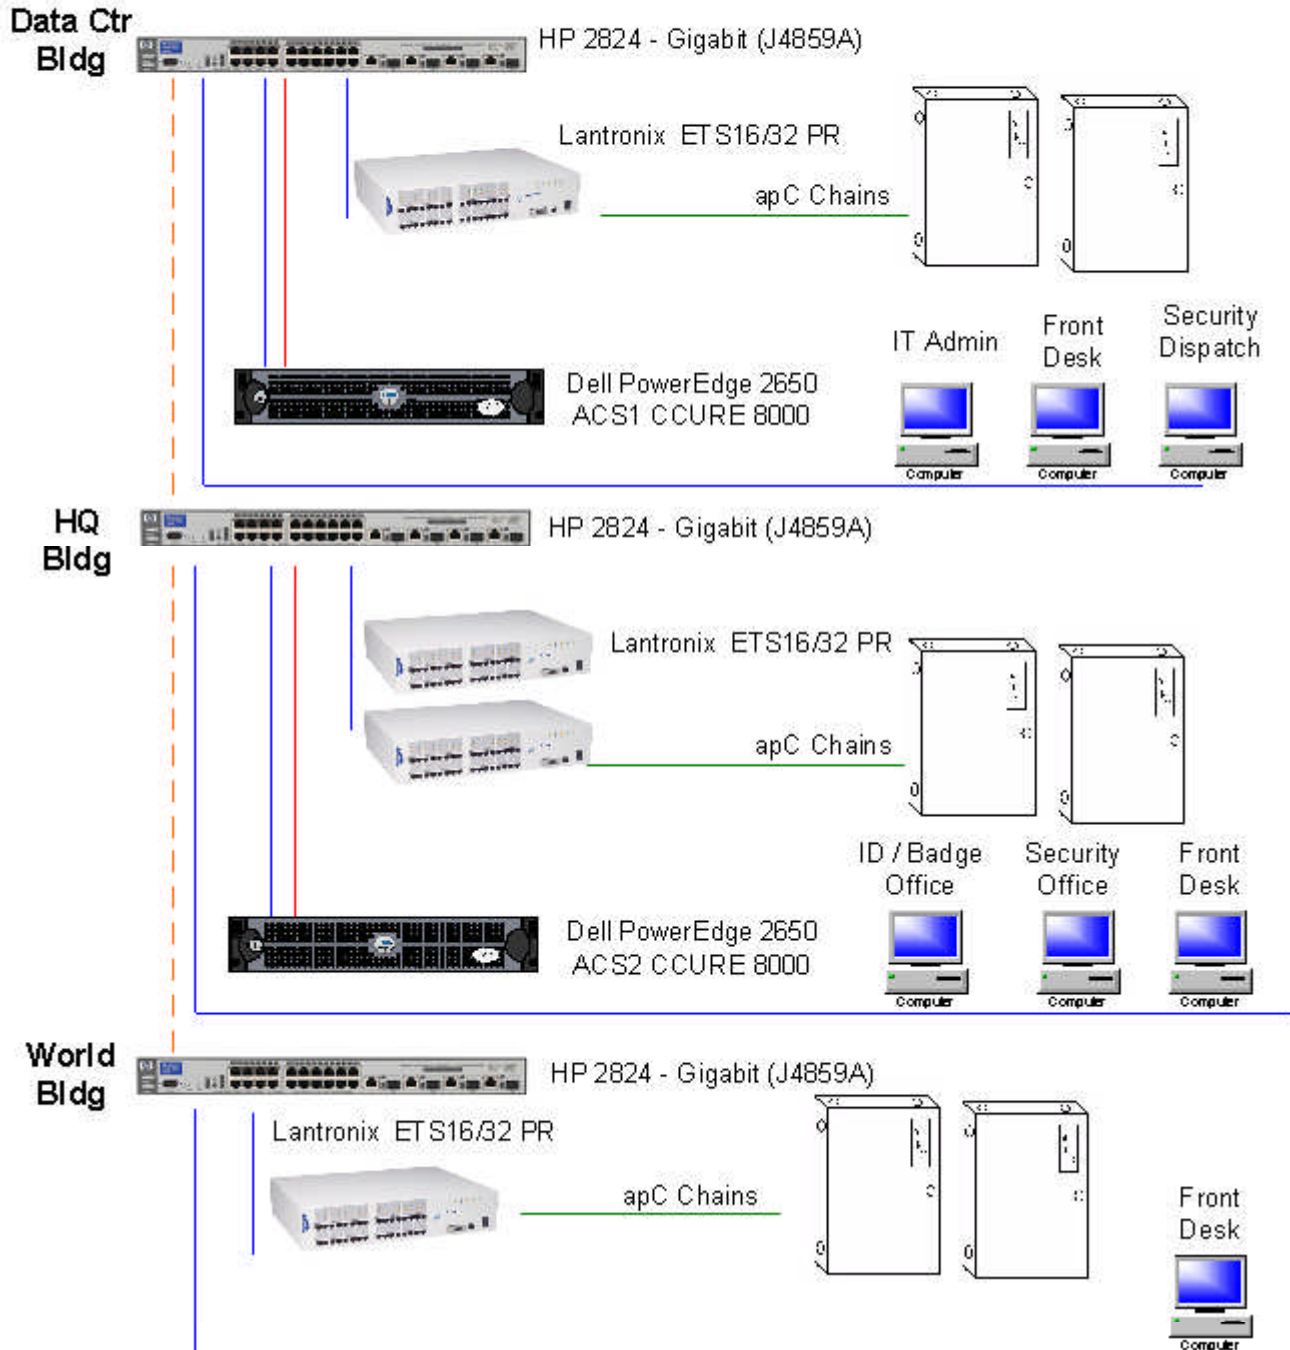

# World Headquarters CCURE 8000 Networking Design

— Network Cat 5e    
 — Network Cat 5e Legato Link    
 — Fiber    
 — Serial/RS485